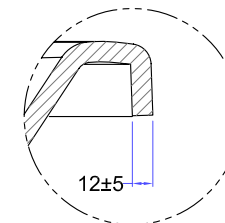

B-B

A-A

C-C

D-D

Bath Water Volume : 228 litres * / 158 litres **

* Volume of water contained in the bath if filled to the overflow.

** Volume of water contained in the bath if filled to the overflow less 70 litres displacement to allow for an average person in the bath.

Product weight: 37kg