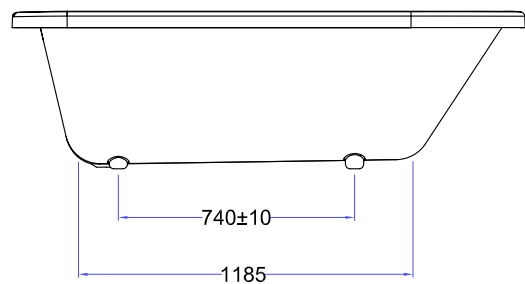

B-B

A-A

C-C

D-D

Bath Water Volume : 228 litres * / 158 litres **

* Volume of water contained in the bath if filled to the overflow.

** Volume of water contained in the bath if filled to the overflow less 70 litres displacement to allow for an average person in the bath.

Product weight: 37kg