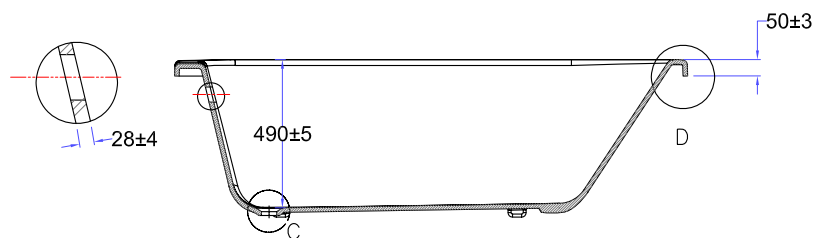

B-B

A-A

C-C

D-D

Bath Water Volume : 228 litres * / 158 litres **

* Volume of water contained in the bath if filled to the overflow.

** Volume of water contained in the bath if filled to the overflow less 70 litres displacement to allow for an average person in the bath.

Product weight: 37kg