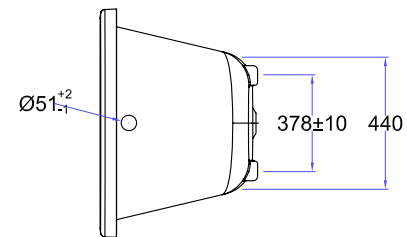

B-B

A-A

C-C

D-D

Bath Water Volume : 228 litres * / 158 litres **

* Volume of water contained in the bath if filled to the overflow.

** Volume of water contained in the bath if filled to the overflow less 70 litres displacement to allow for an average person in the bath.

Product weight: 37kg